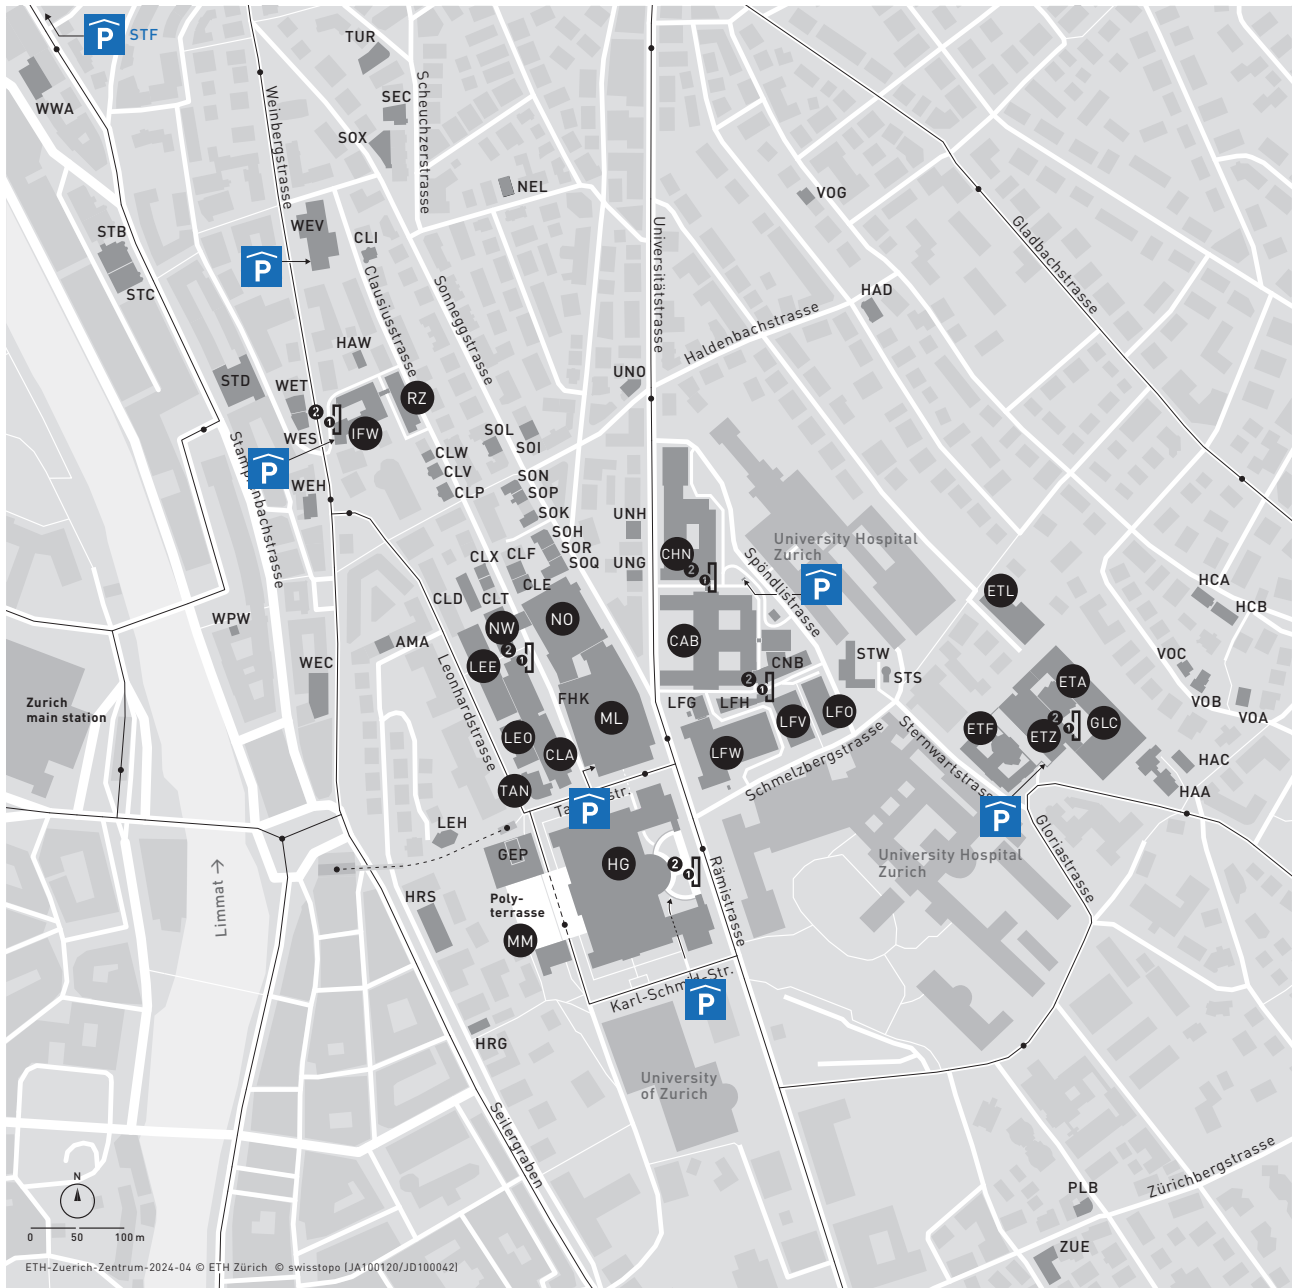

Parking facilities on Zentrum campus

- CHN** ETH underground car park, access via Universitätsstrasse 6, no assigned spaces, permit holders only
- ETZ** ETH underground car park, Gloriosastrasse 35, no assigned spaces, permit holders only
- HG** ETH underground car park, Karl-Schmid-Strasse, no assigned spaces, permit holders only, public Mon–Fri, 4 p.m. – 7 a.m. Sat and Son, daily
- IFW** ETH underground car park, access via Weinbergstrasse, no assigned spaces, permit holders only

- ML** ETH underground car park, access via Clausiusstrasse, no assigned spaces, permit holders only
- STF** ETH underground car park, Stampfenbachstrasse, no assigned spaces, permit holders only
- WEV** ETH underground car park, Weinbergstrasse, no assigned spaces, permit holders only